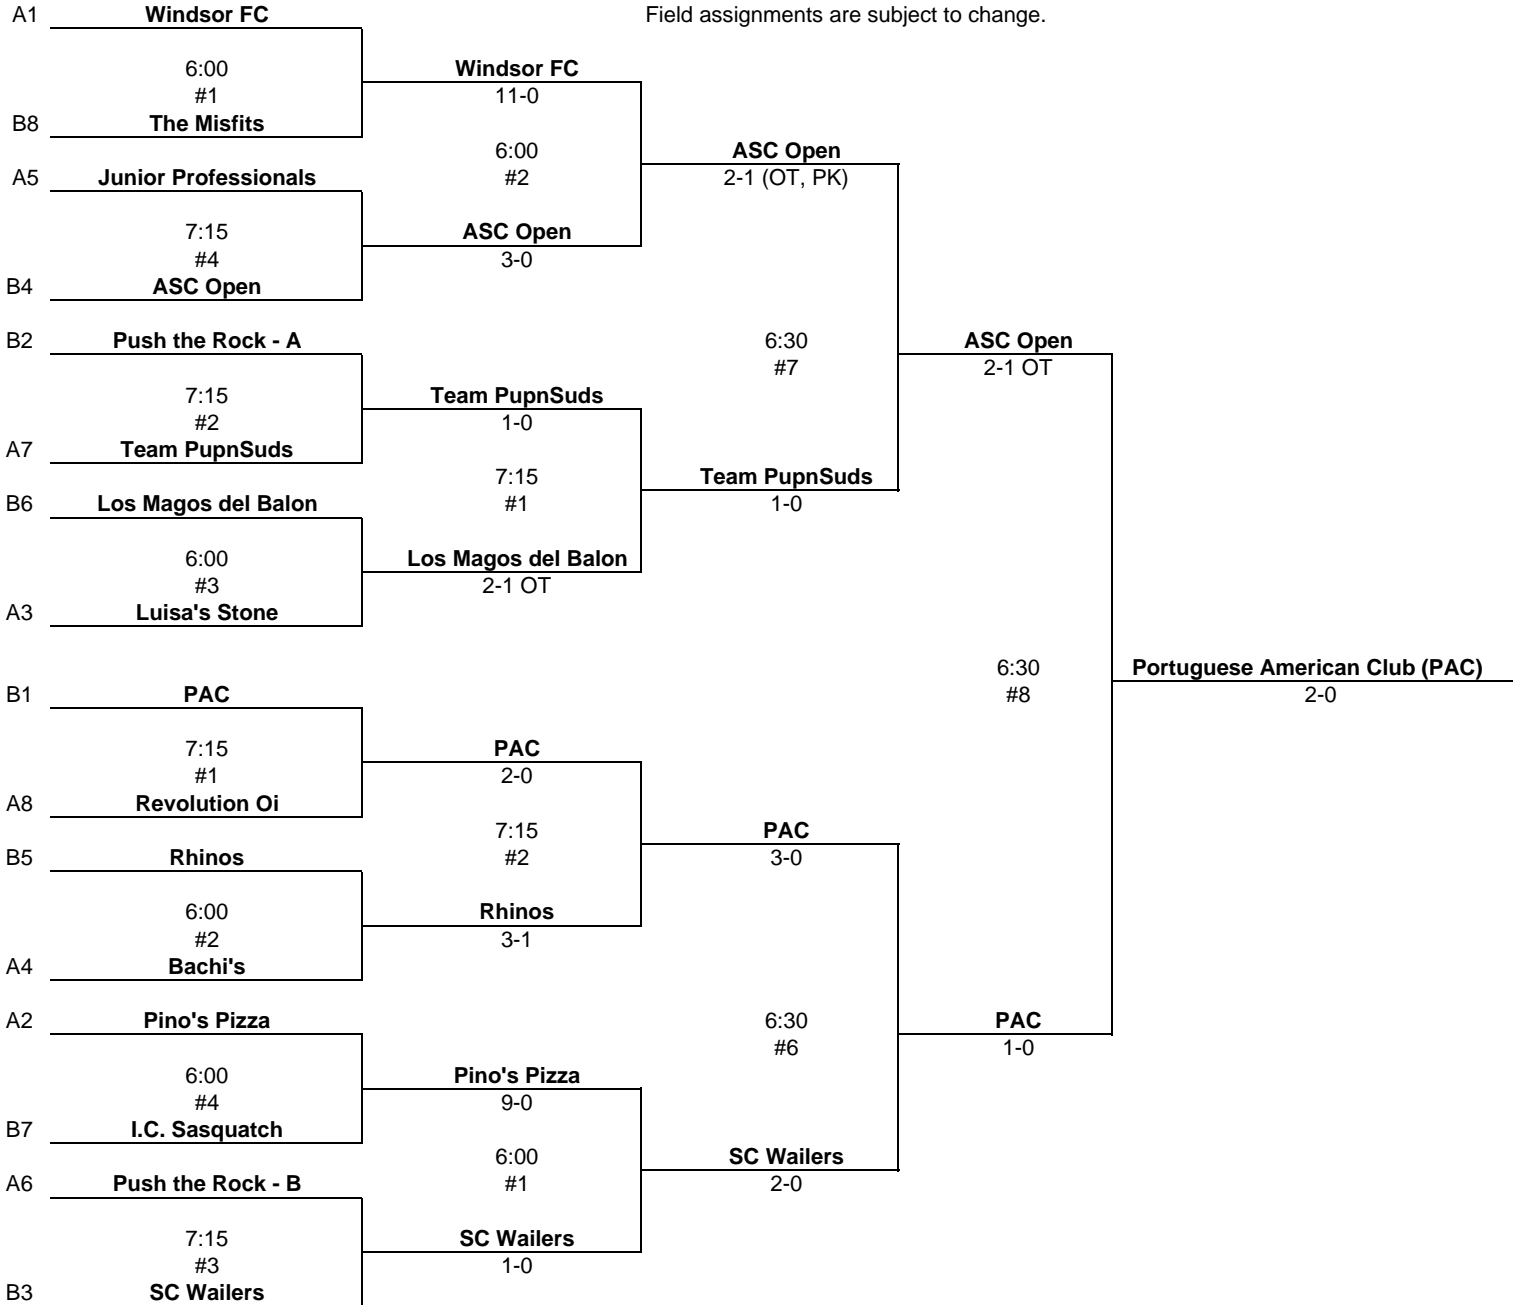

## MEN'S SENIOR DIVISION PLAYOFF SCHEDULE - 2008

### SINGLE ELIMINATION

**Thursday  
7/3/2008**

**Tuesday  
7/15/2008**

**Thursday  
7/17/2008**

**Tuesday  
7/22/2008**

No fields available at Lehigh on July 7-14

Top 8 teams from two groups