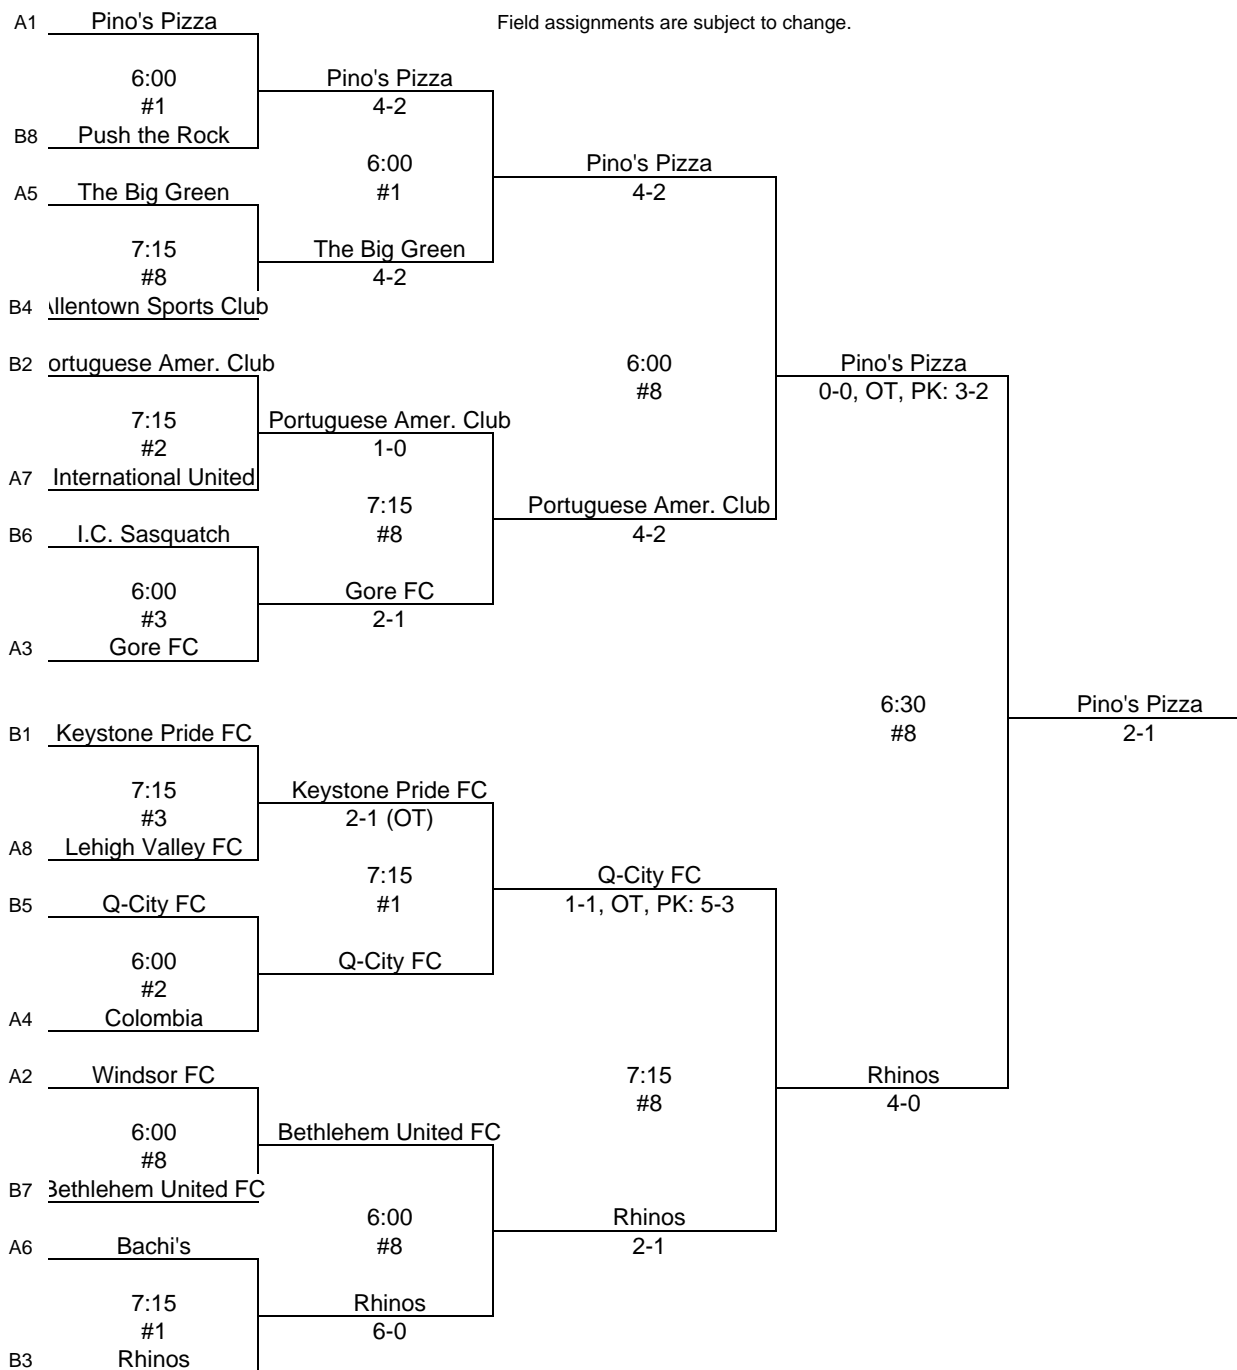

MEN'S SENIOR DIVISION PLAYOFF SCHEDULE - 2010 SINGLE ELIMINATION

**Tuesday
7/6/2010**

**Thursday
7/8/2010**

**Tuesday
7/13/2010**

**Thursday
7/15/2010**

Top 8 teams from two groups