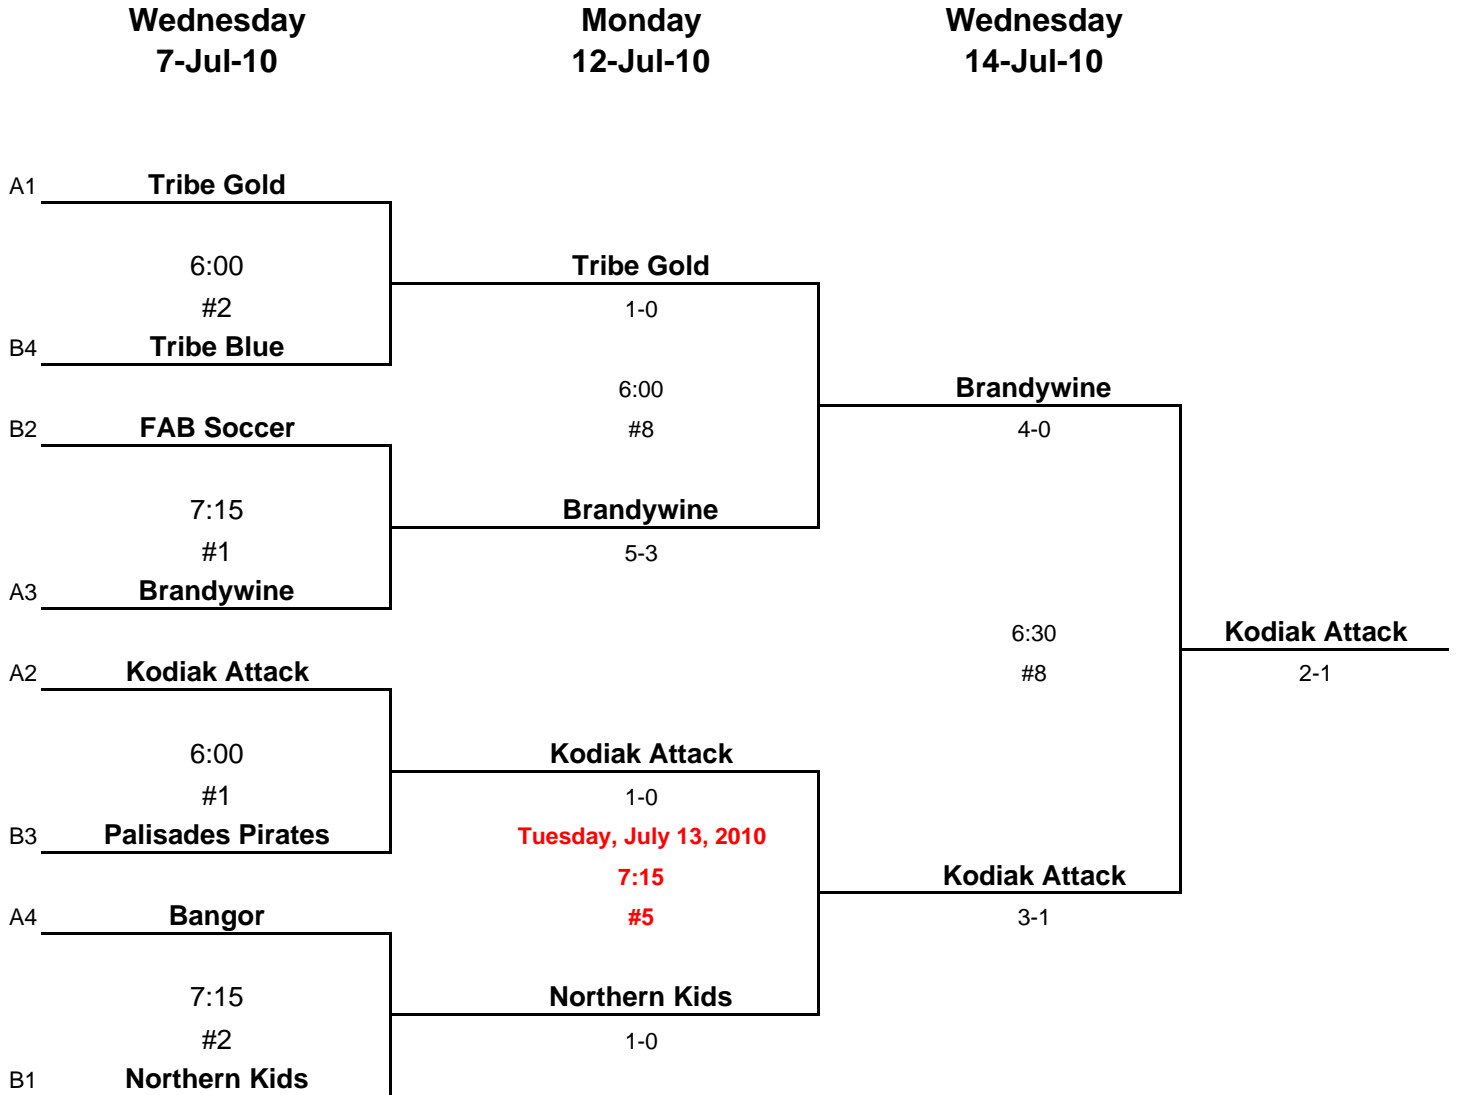

WOMEN'S JUNIOR DIVISION PLAYOFF SCHEDULE - 2010

SINGLE ELIMINATION

Field assignments are subject to change.

Top 4 teams from two groups.