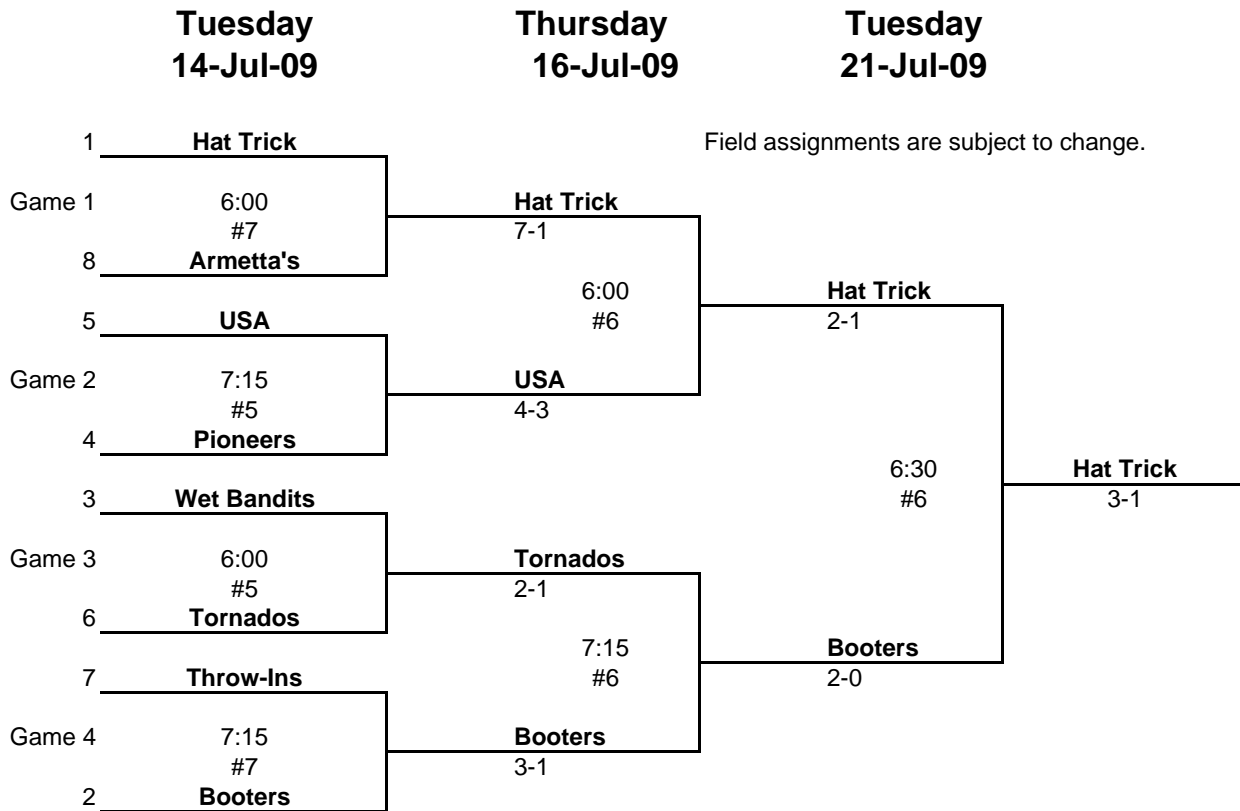

WOMEN'S SENIOR DIVISION - REC GROUP PLAYOFF SCHEDULE - 2009

SINGLE ELIMINATION

NO GAMES ON JULY 7 & 9 - NO FIELDS AT LEHIGH

Top 8 teams qualify for the playoffs.

Challenge Round #3: L1 is loser of Game 1, L2 is loser of Game 2, ...etc.

Top 8 teams qualify for the playoffs.