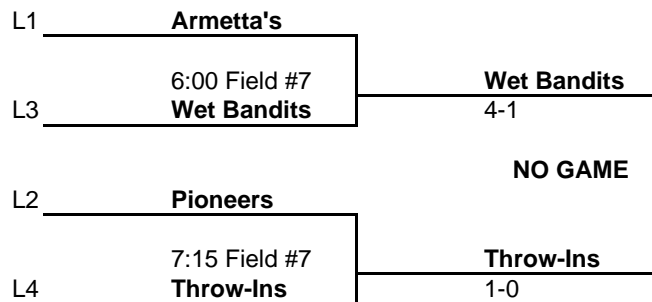

WOMEN'S SENIOR DIVISION - REC GROUP PLAYOFF SCHEDULE - 2009

SINGLE ELIMINATION

NO GAMES ON JULY 7 & 9 - NO FIELDS AT LEHIGH

Top 8 teams qualify for the playoffs.

Challenge Round #3: L1 is loser of Game 1, L2 is loser of Game 2, ...etc.

Top 8 teams qualify for the playoffs.