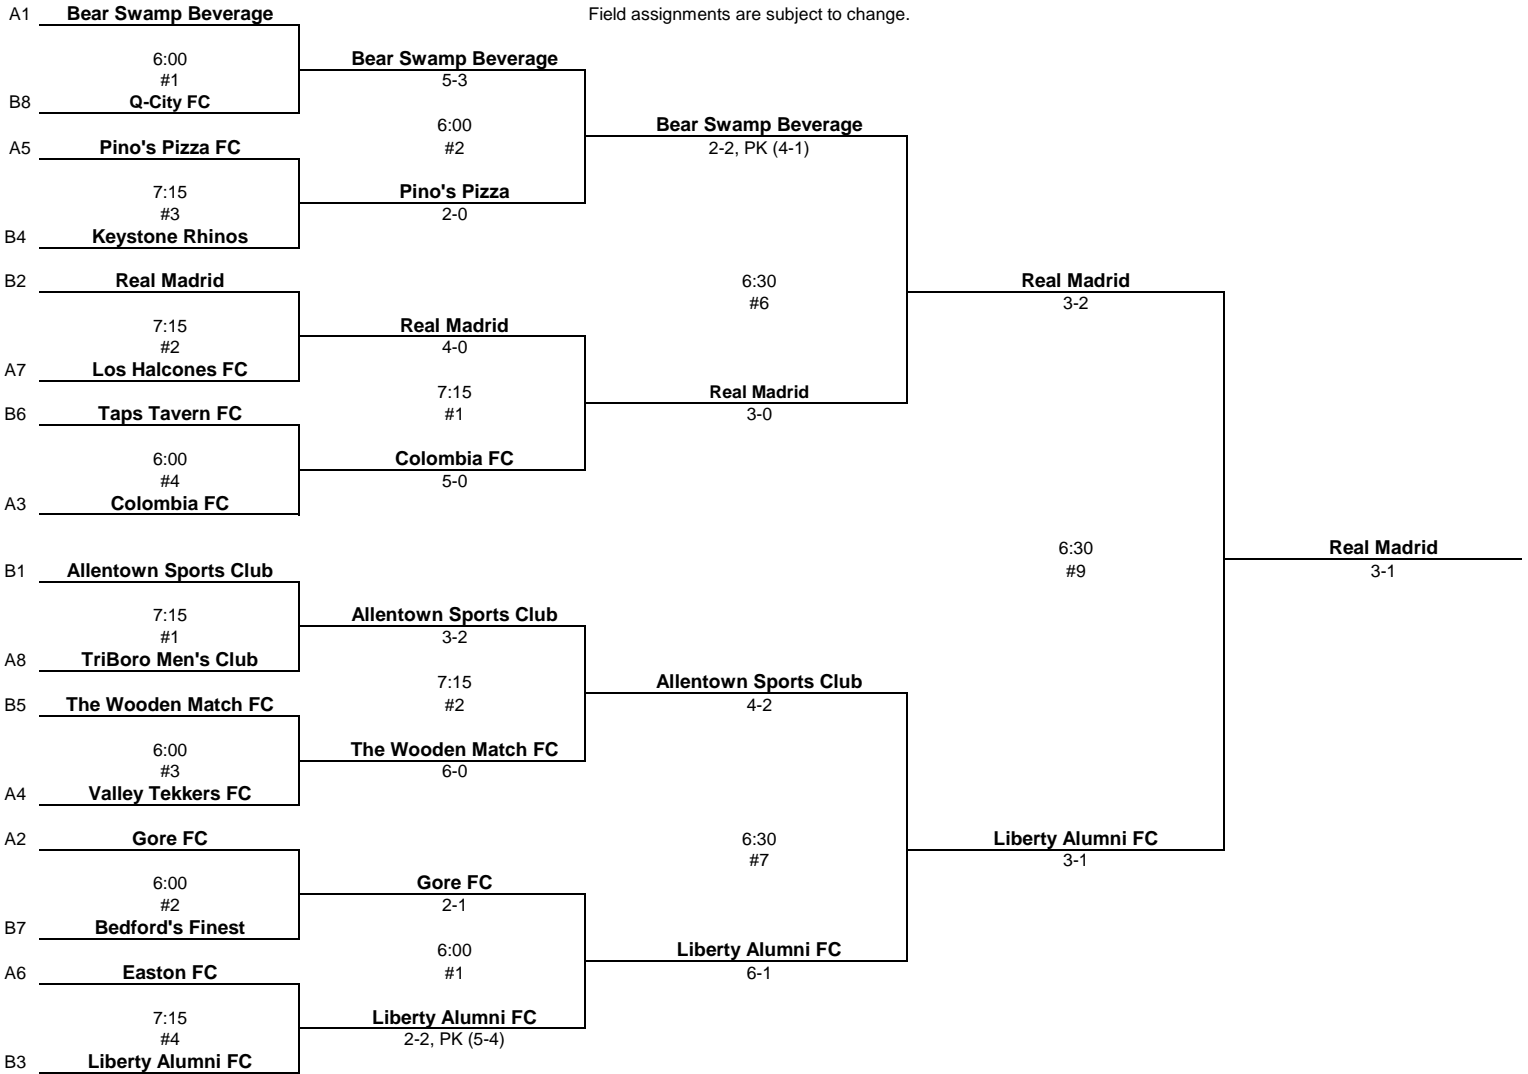

### MEN'S SENIOR DIVISION PLAYOFF SCHEDULE - 2016

#### SINGLE ELIMINATION

Field assignments are subject to change.

Thursday, July 14, 2016

Tuesday, July 19, 2016

Wednesday, July 20, 2016

Thursday, July 21, 2016

Top 8 teams from each group