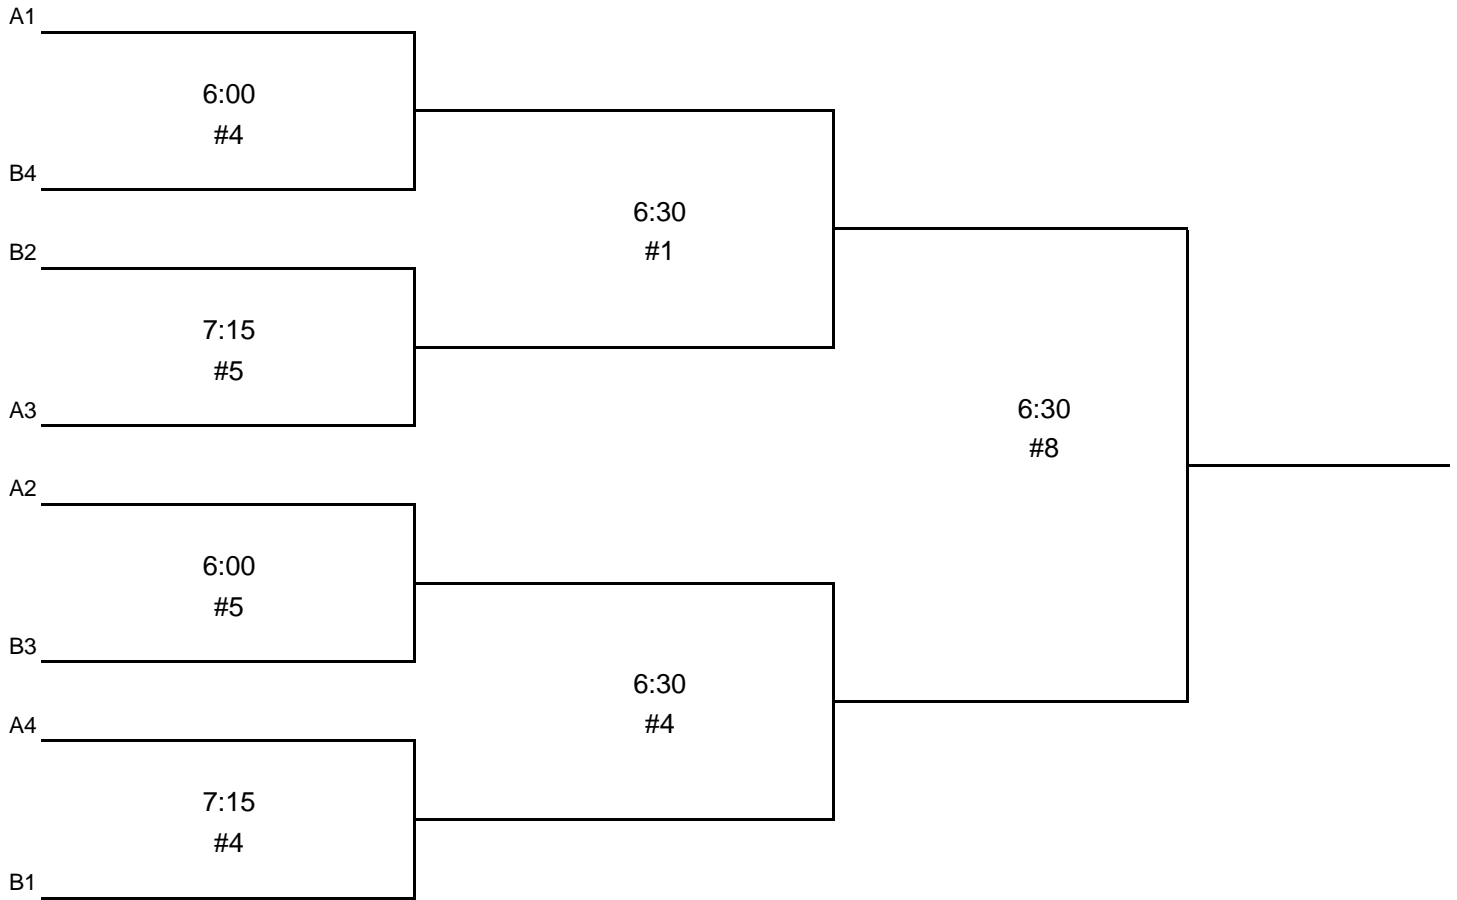

# MEN'S SENIOR DIVISION PLAYOFF SCHEDULE - 2011

## SINGLE ELIMINATION

Field assignments are subject to change.

**Tuesday**  
**19-Jul-11**

**Thursday**  
**21-Jul-11**

**Friday**  
**22-Jul-11**

Top 4 teams from two groups.