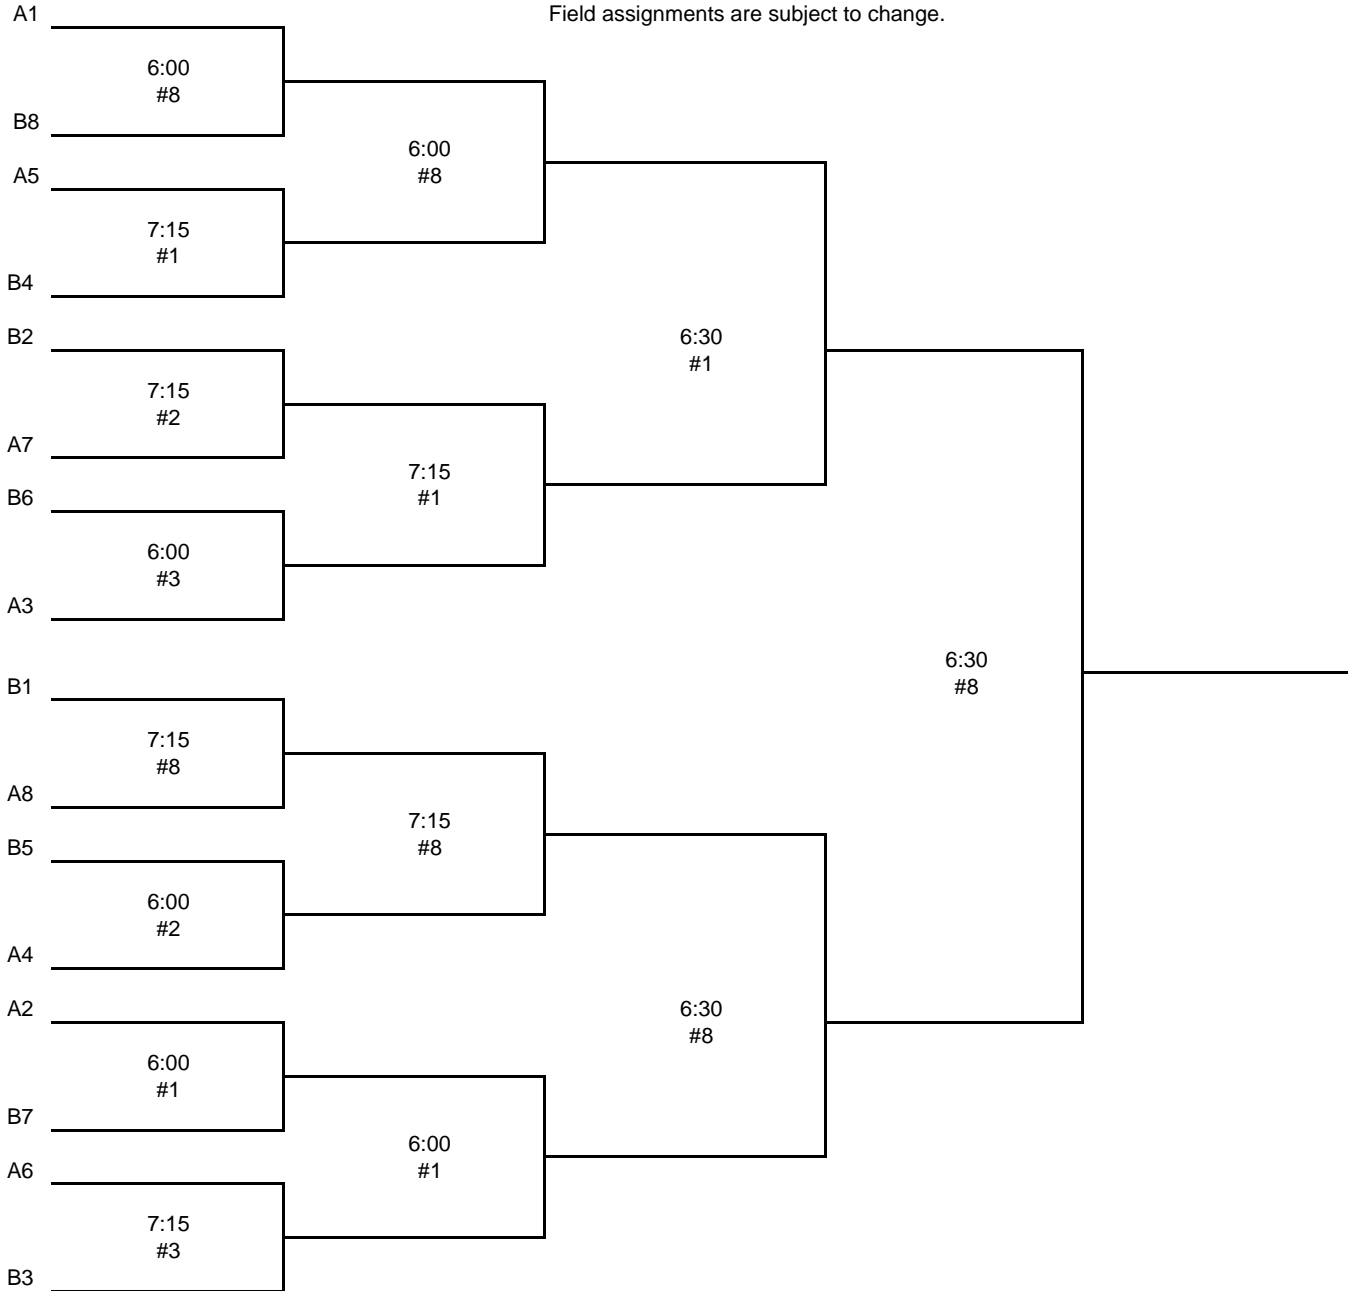

MEN'S SENIOR DIVISION PLAYOFF SCHEDULE - 2012

SINGLE ELIMINATION

Field assignments are subject to change.

**Tuesday
10-Jul-12**

**Thursday
12-Jul-12**

**Tuesday
17-Jul-12**

**Thursday
19-Jul-12**

Top 8 teams from two groups