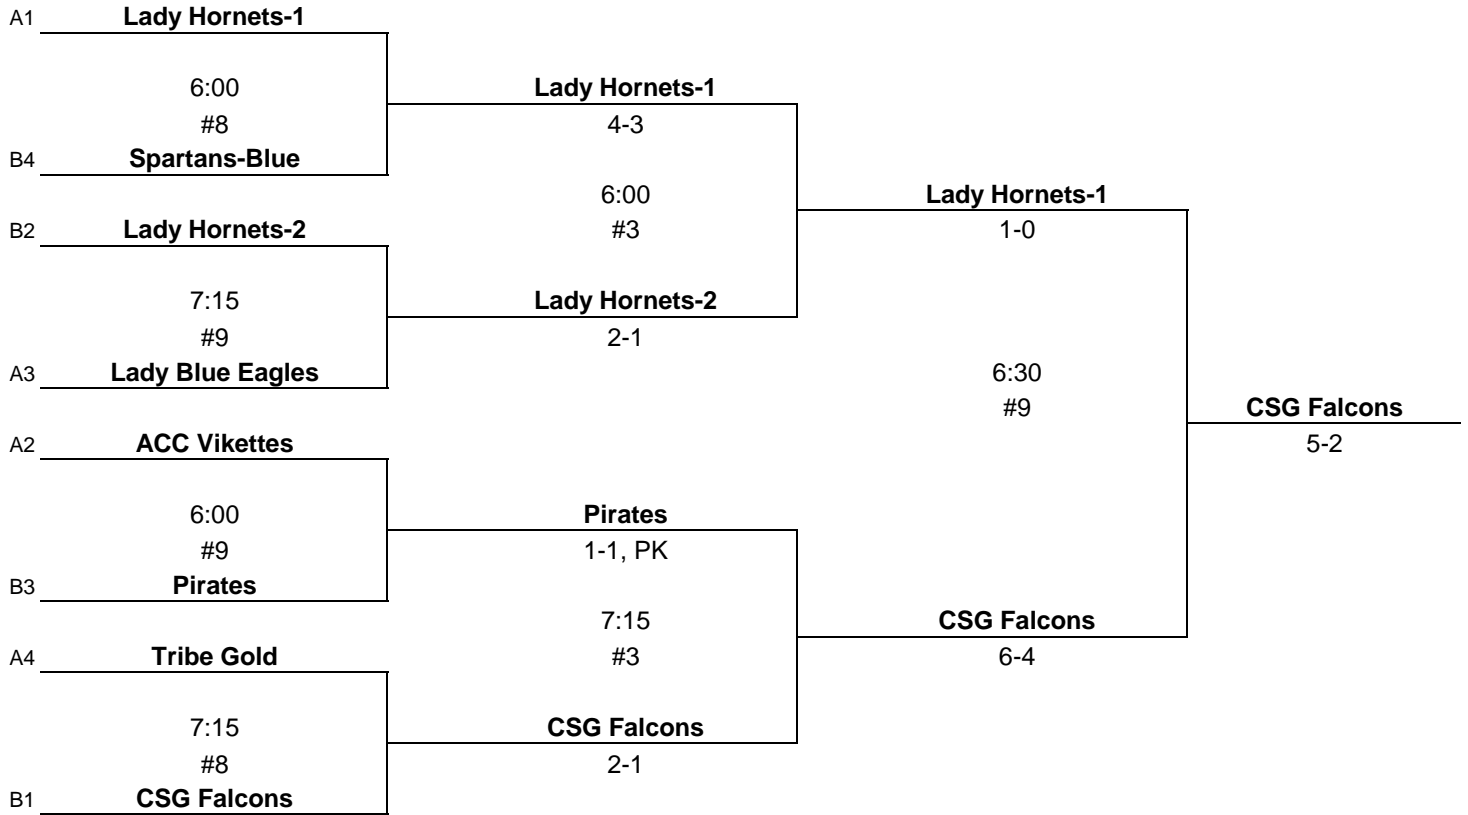

WOMEN'S JUNIOR DIVISION PLAYOFF SCHEDULE - 2016

SINGLE ELIMINATION

Monday, July 18, 2016

Tuesday, July 19, 2016

Wednesday, July 20, 2016

Field assignments are subject to change.

Top 4 teams from two groups.