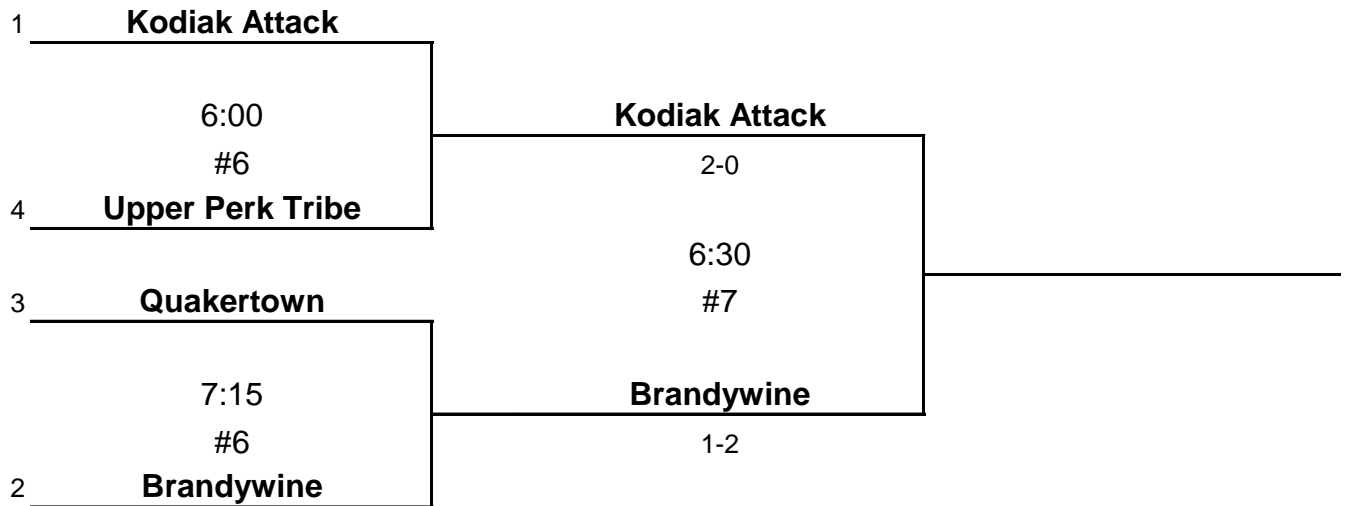

WOMEN'S JUNIOR DIVISION PLAYOFF SCHEDULE - 2011

SINGLE ELIMINATION

Field assignments are subject to change.

**Monday
18-Jul-11**

**Wednesday
20-Jul-11**

Top 4 teams after final standings.