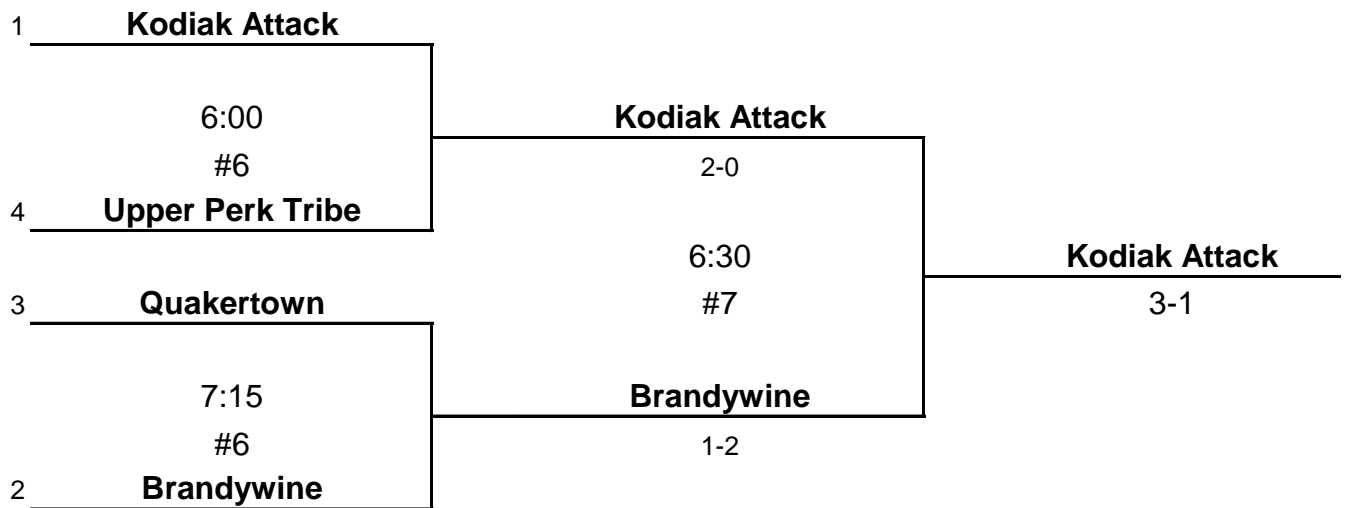

WOMEN'S JUNIOR DIVISION PLAYOFF SCHEDULE - 2011

SINGLE ELIMINATION

Field assignments are subject to change.

**Monday
18-Jul-11**

**Wednesday
20-Jul-11**

Top 4 teams after final standings.