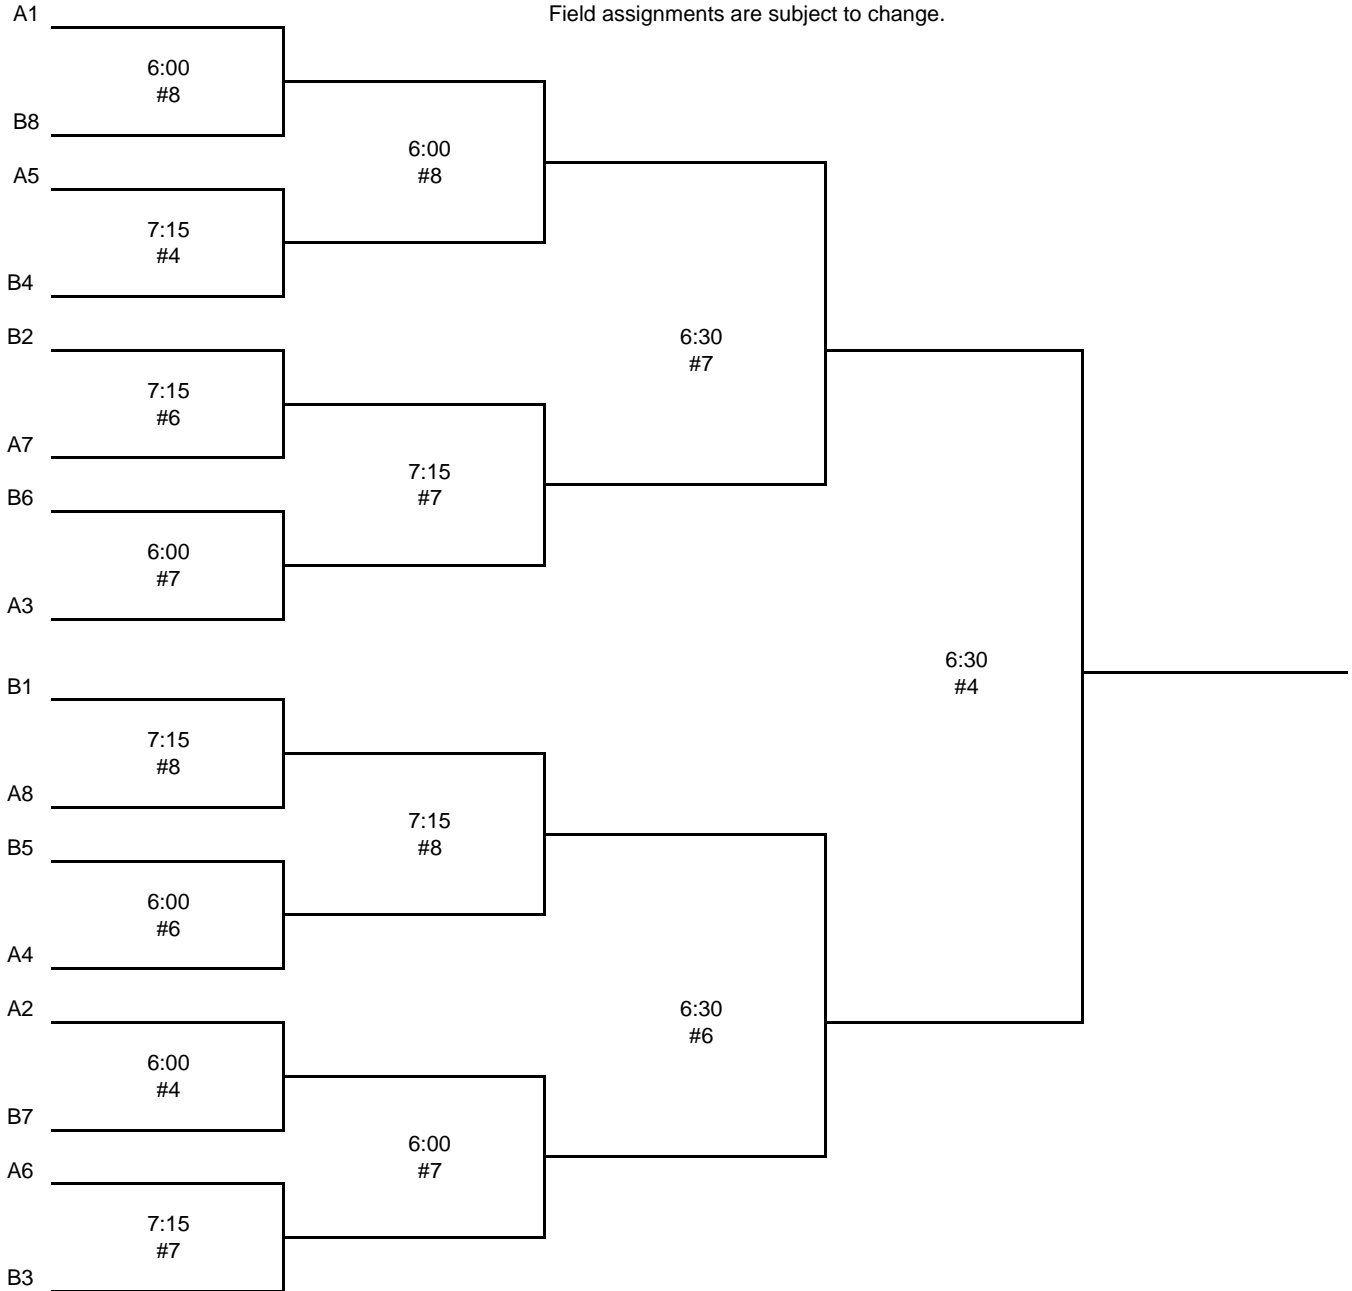

## SINGLE ELIMINATION

Field assignments are subject to change.

**Friday**  
**13-Jul-12**

**Monday**  
**16-Jul-12**

**Wednesday**  
**18-Jul-12**

**Thursday**  
**19-Jul-12**

Top 8 teams from two groups